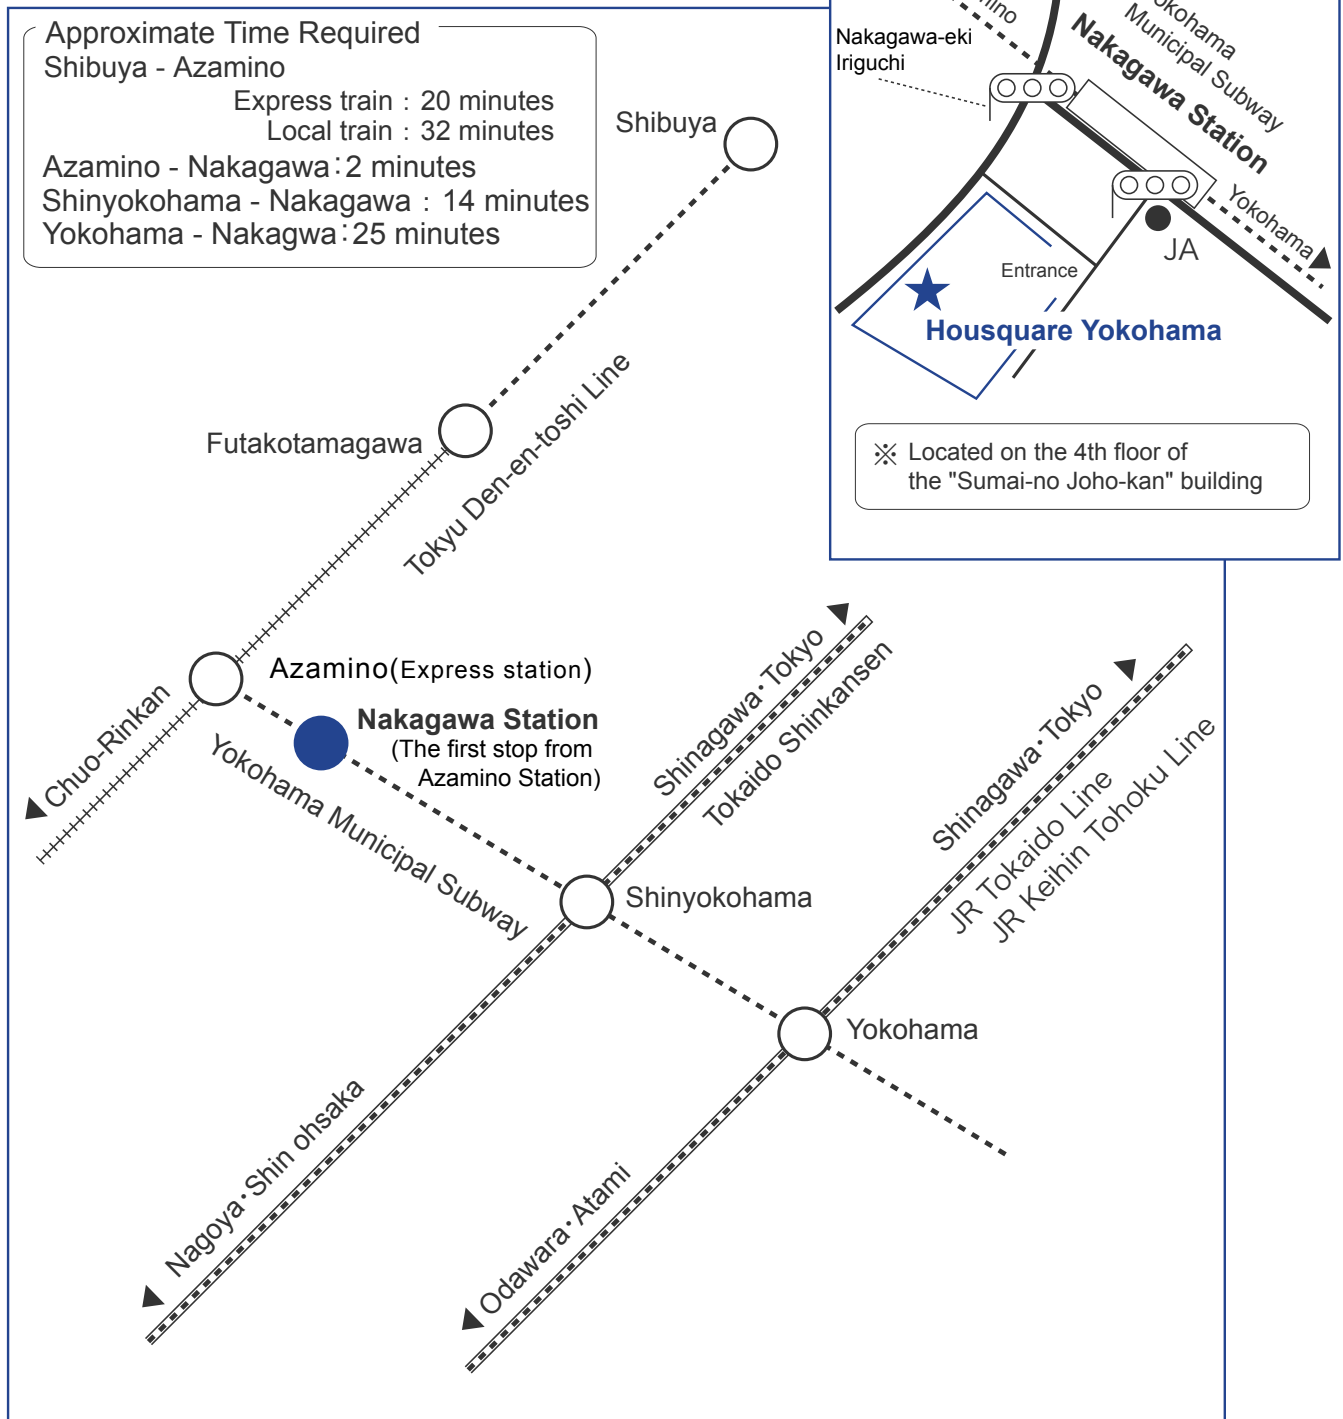

U'eyes Design Yokohama Studio Access Map

From Yokohama Municipal Subway
Nakagawa Station -- 3 minutes walk

Housquare Yokohama 4th Floor
1-4-1 Nakagawa, Tsuzuki-ku, Yokohama,
Kanagawa-ken 224-0001 JAPAN

Tel. +81-45-914-7820